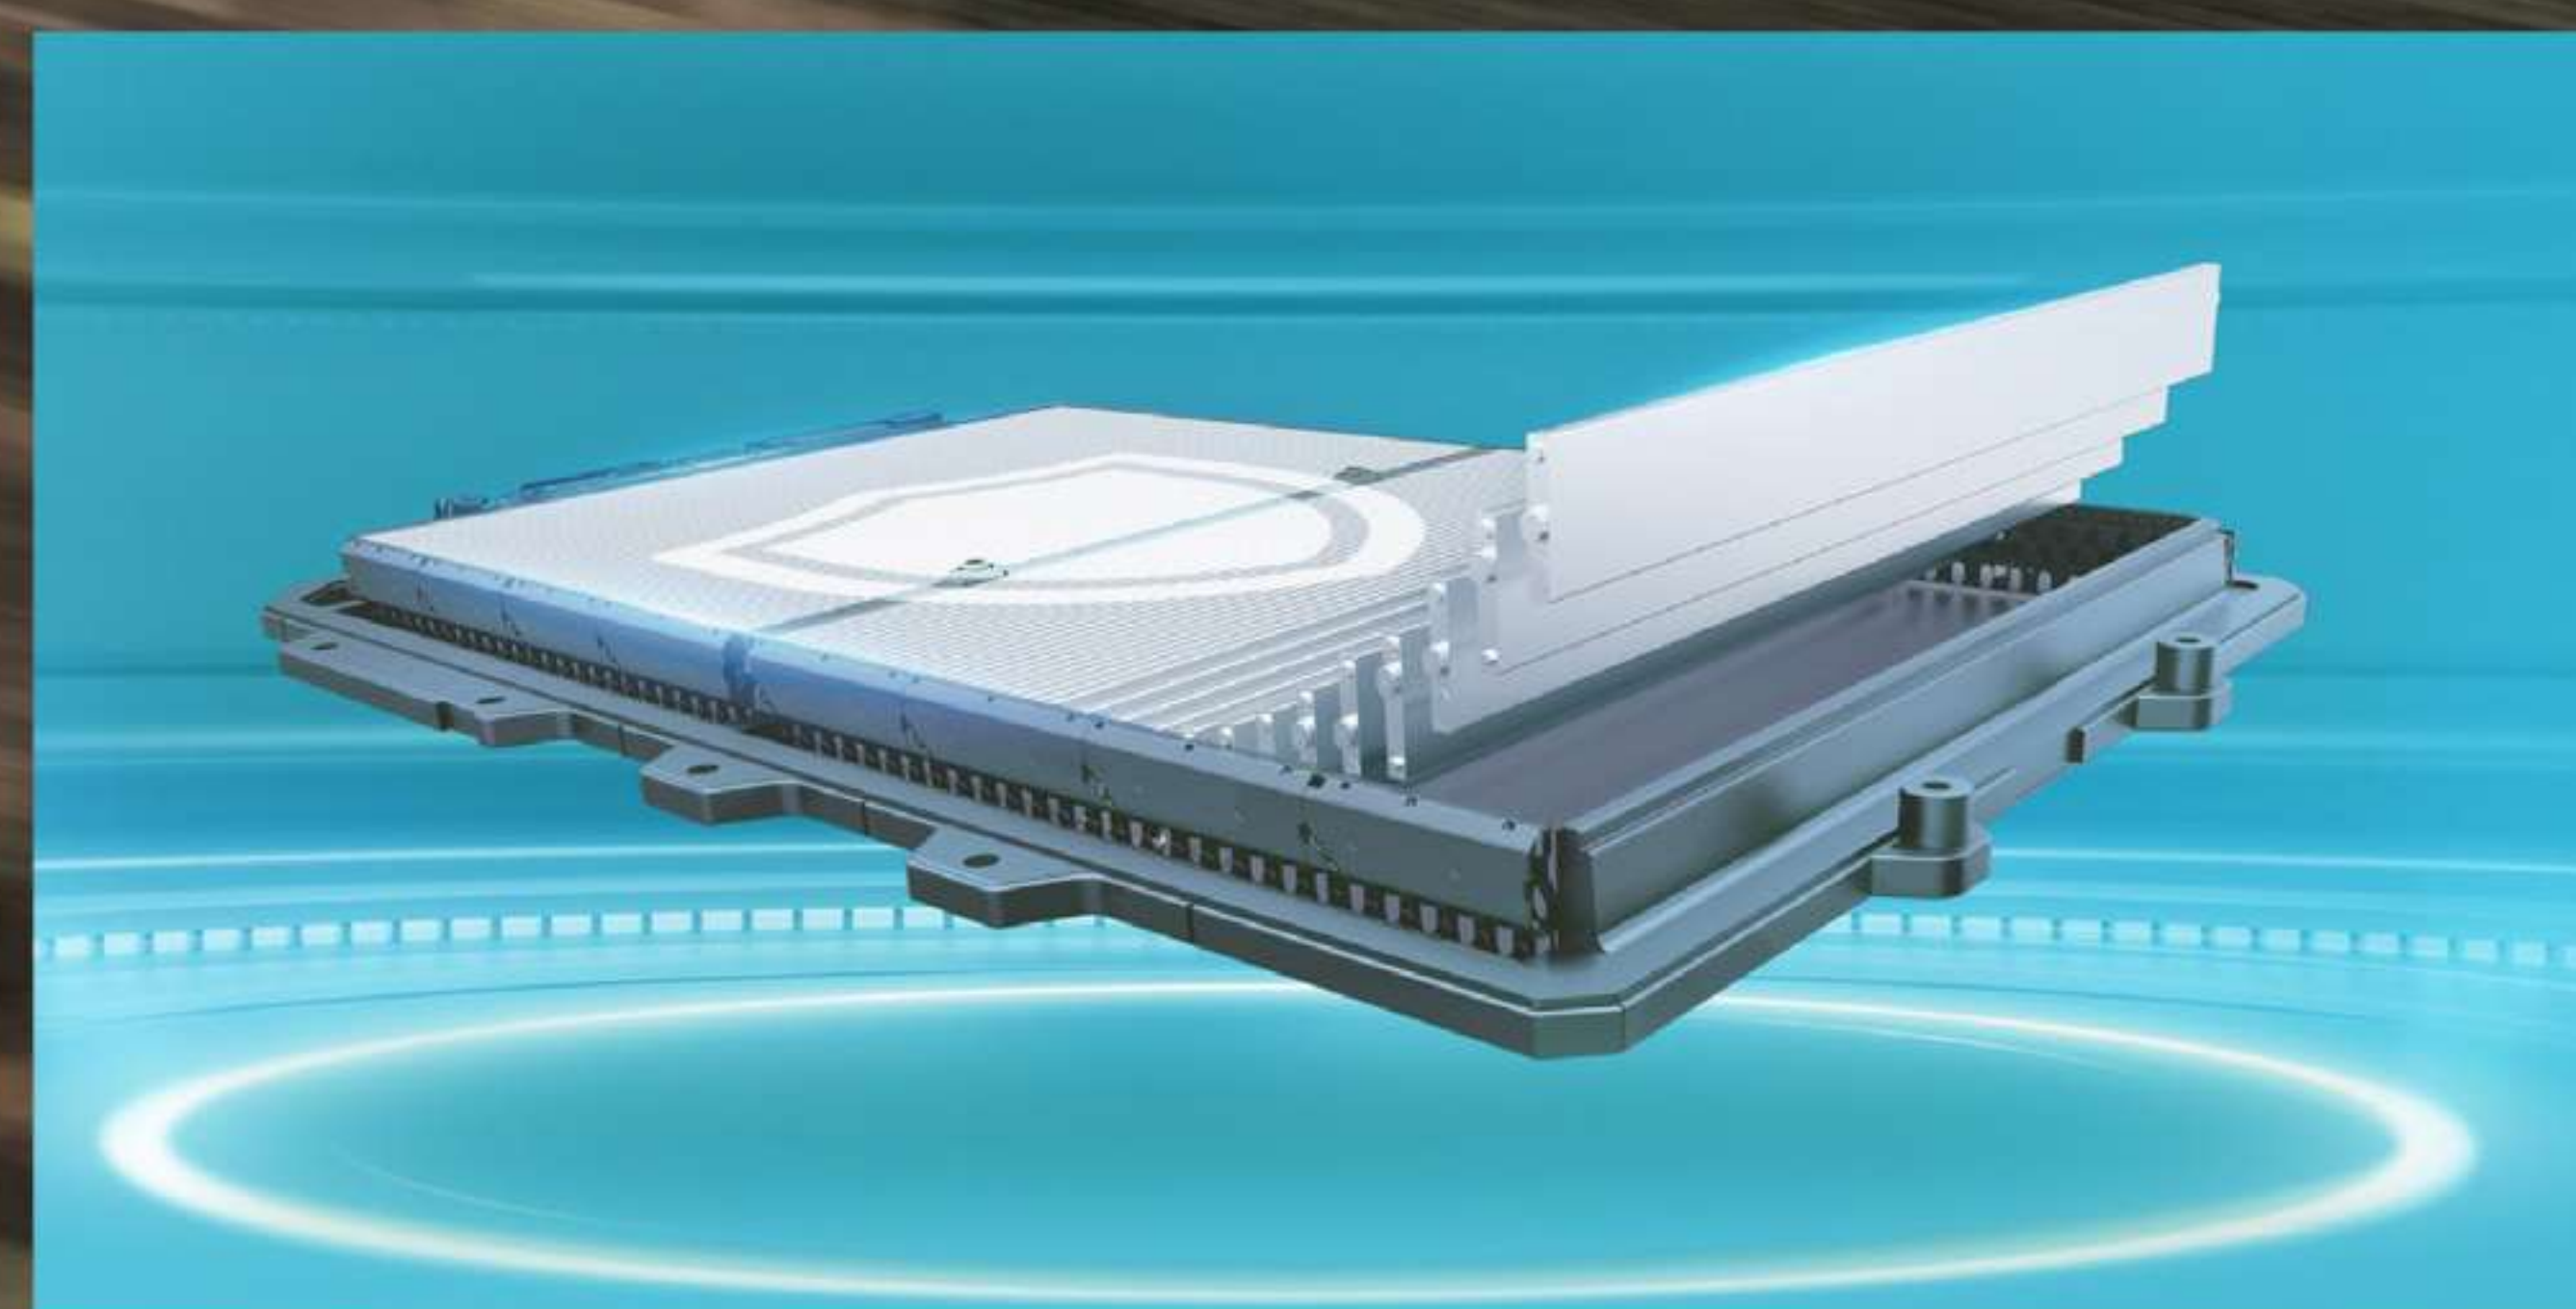

BYD

BYD ATTO 3

ELEVATE VERSATILITY

LED Light

LED Taillights

e-Platform 3.0

BYD Blade Battery

15.6-inch Intelligent Rotating Touch Screen

Stop & Go Full Speed Adaptive Cruise Control (ACC-S&G)	•	•
Automatic Emergency Braking System (AEB)	•	•
Blind Spot Detection (BSD)	•	•
Door Open Warning (DOW)	•	•
Rear Cross Traffic Alert (RCTA)	•	•
Rear Cross Traffic Brake (RCTB)	•	•
Lane Departure Warning (LDW)	•	•
Lane Change Collision Warning (LCW)	•	•
Light		
LED Headlight	•	•
Follow Me Home Headlight	•	•
Adaptive Front Light (AFL)	•	•
LED Daytime Running Light	•	•
LED Rear Light	•	•
Multi-color Gradient Ambient Lighting	•	•
Single-color Gradient Ambient Lighting - Door Handle	•	—
Multi-color Gradient Ambient Lighting with Music Rhythm - Door Handle	—	•
Entertainment		
FM Radio	•	•
*Bluetooth® Phone Connectivity and Audio Streaming	•	•
15.6" Intelligent Rotating Touch Screen	•	•
6 Speakers	•	—
*HD Sound®, 8 Speakers	—	•
*Satellite Navigation	•	•
Voice Assistant - English	•	•
USB - C Port x1 + USB - A Port x1, Centre Console	•	•
USB - C Port x1 + USB - A Port x1, Rear	•	•
Comfort & Convenience		
Wireless Phone Charger	•	•
12V Socket	•	•
Keyless Entry & Keyless Start	•	•
Portable Card Key	•	•
4-door Window One Touch Up-down with Anti-pinch	•	•
Centre Console Storage Compartment	•	•
Air Conditioning		
Automatic Air-conditioning	•	•
Heat Pump	•	•
CN95 Air Filter	•	•
PM 2.5 Air Filter (Display Value)	—	•