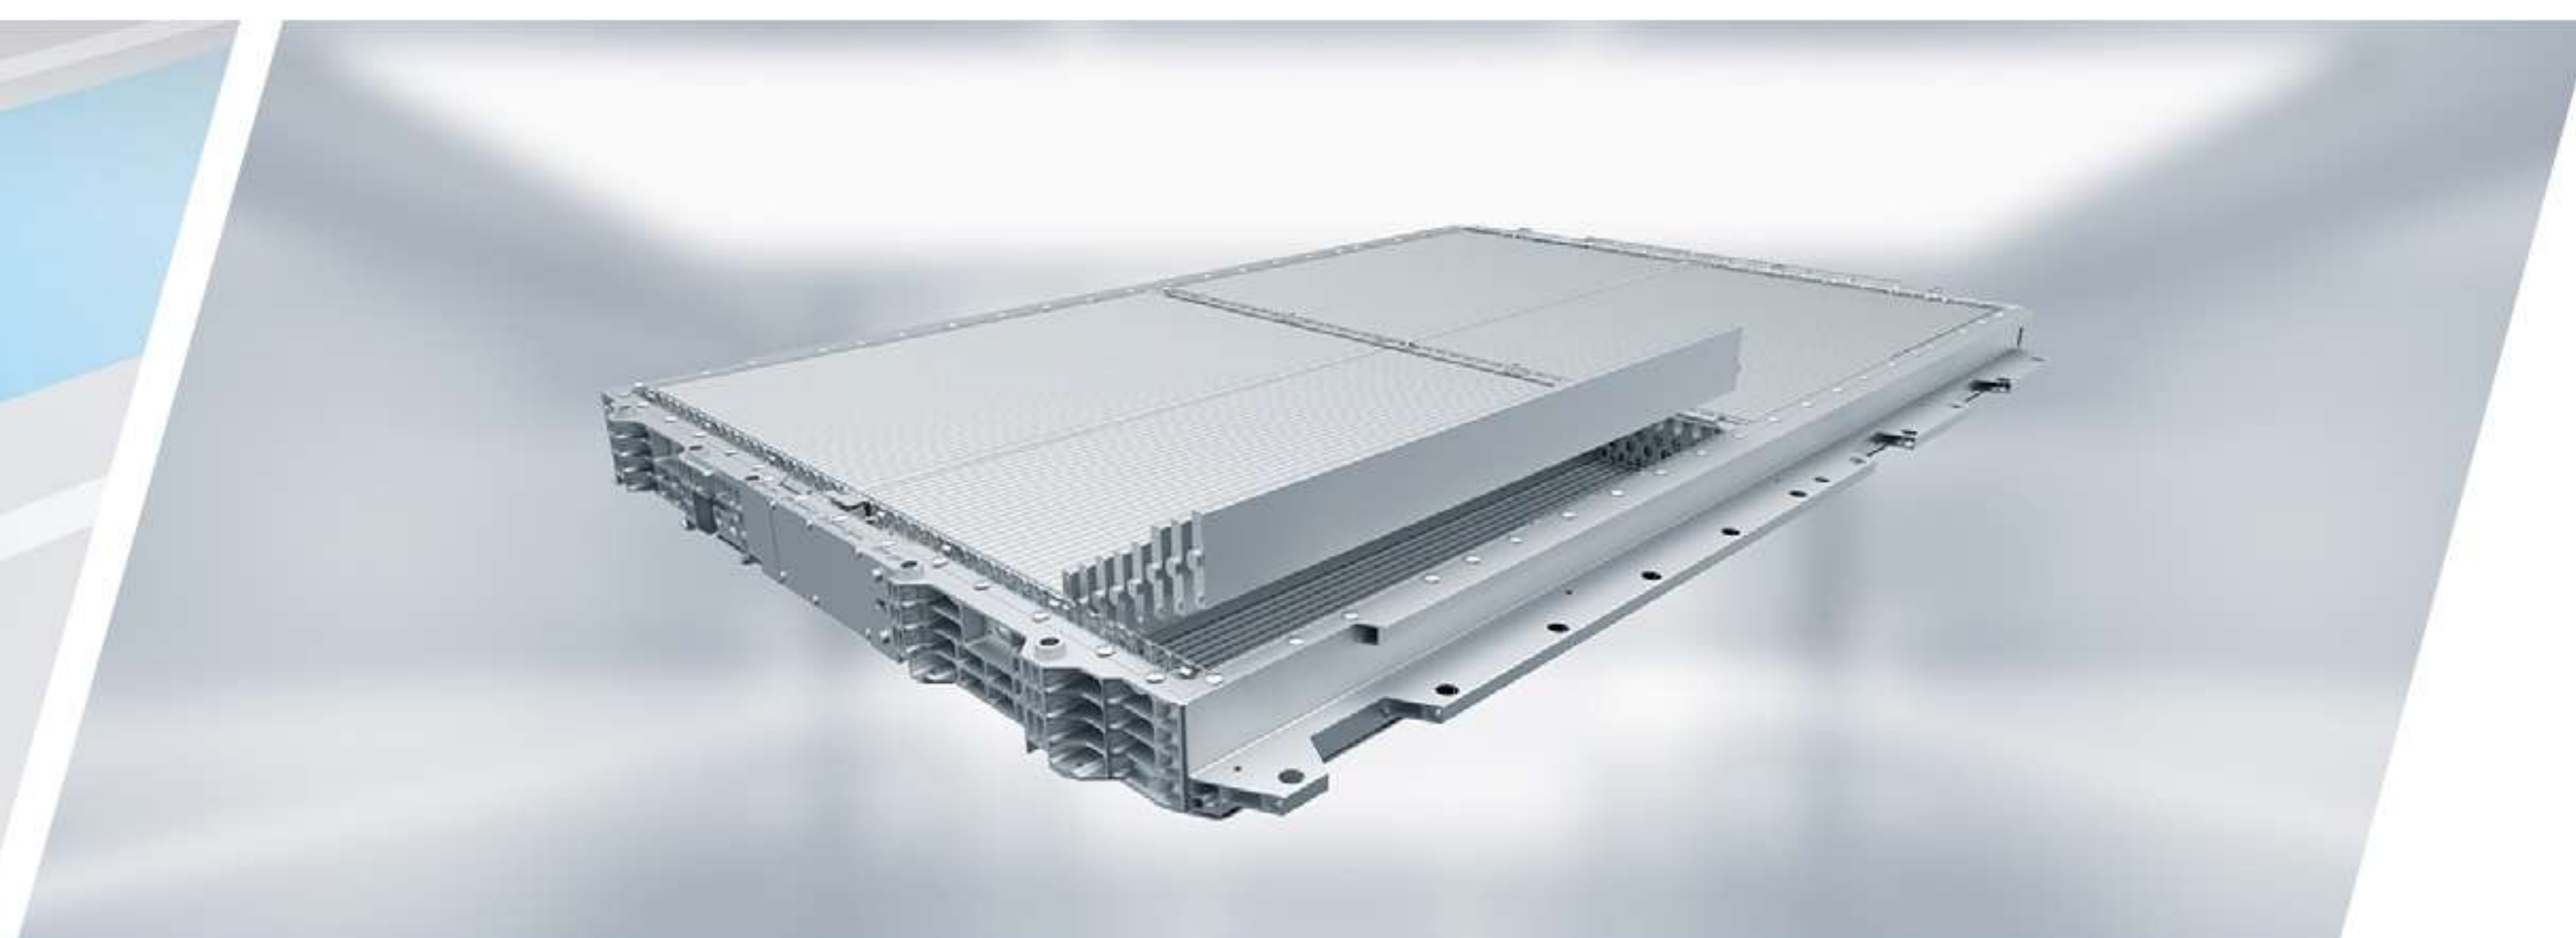

BYD

BYD SEAL

ELEVATE ACCELERATION

Crystal LED Combination Headlights

Boundless One-piece Through LED Taillight

e-Platform 3.0

BYD Blade Battery

SPECIFICATION